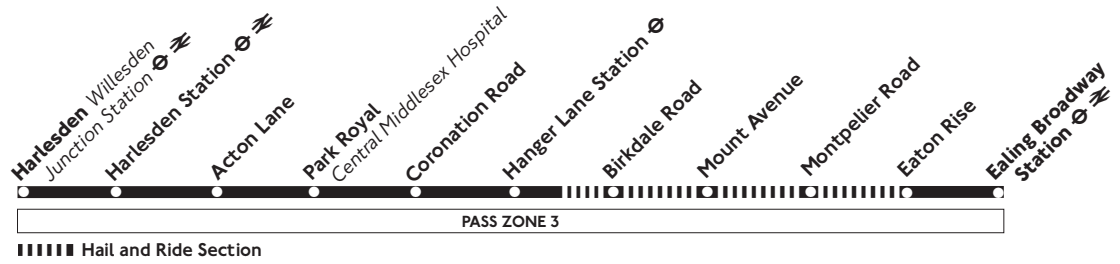

PR1

Harlesden - Park Royal - Ealing Broadway

Daily

Mondays to Fridays

Harlesden Willesden Junction Stn	0630	0700	0712	0724	0736	0751	0806	0821	0836	0851	0905	0919	0933	0947	1001	1015	1030	1045
Harlesden Station	0633	0703	0715	0727	0740	0755	0810	0825	0840	0855	0909	0923	0937	0951	1005	1019	1034	1049
Park Royal Central Middlesex Hospital	0635	0705	0717	0729	0744	0759	0814	0829	0844	0859	0913	0927	0941	0955	1009	1023	1038	1053
Coronation Road Guinness Brewery	0638	0708	0720	0732	0747	0802	0817	0832	0847	0902	0916	0930	0944	0958	1012	1026	1041	1056
Hanger Lane Station	0642	0712	0724	0739	0754	0809	0824	0839	0854	0909	0923	0937	0951	1004	1016	1030	1045	1100
Mount Avenue Birkdale Road	0645	0715	0728	0743	0758	0813	0828	0843	0858	0913	0927	0941	0955	1007	1019	1033	1048	1103
Ealing Broadway Station	0650	0723	0738	0753	0808	0823	0838	0853	0908	0923	0937	0949	1001	1013	1025	1039	1054	1109

Harlesden Willesden Junction Stn	1100	Then	15	30	45	00	1415	1430	1445	1457	1509	1521	1536	1551	1606	1621	1636	1651
Harlesden Station	1104	every	19	34	49	04	1419	1434	1449	1501	1513	1525	1540	1555	1610	1625	1640	1655
Park Royal Central Middlesex Hospital	1108	15 minutes,	23	38	53	08	1423	1438	1453	1505	1517	1529	1544	1559	1614	1629	1644	1659
Coronation Road Guinness Brewery	1111	at these	26	41	56	11	1426	1441	1456	1508	1520	1532	1547	1602	1617	1632	1647	1702
Hanger Lane Station	1115	minutes	30	45	00	15	1430	1445	1500	1512	1525	1540	1555	1610	1625	1640	1655	1710
Mount Avenue Birkdale Road	1118	past the	33	48	03	18	1433	1448	1503	1515	1530	1545	1600	1615	1630	1645	1700	1715
Ealing Broadway Station	1124	hour	39	54	09	24	1439	1454	1509	1524	1539	1554	1609	1624	1639	1654	1709	1724

Harlesden Willesden Junction Stn	1706	1721	1736	1751	1806	1821	1836	1851	1906	1930	2000	2030	Then	00	30	2300	2330	
Harlesden Station	1710	1725	1740	1755	1810	1825	1840	1855	1910	1934	2003	2033	every	03	33	2303	2333	
Park Royal Central Middlesex Hospital	1714	1729	1744	1759	1814	1829	1844	1857	1912	1936	2005	2035	30 minutes,	05	35	2305	2335	
Coronation Road Guinness Brewery	1717	1732	1747	1802	1817	1832	1847	1900	1915	1939	2008	2038	at these	08	38	until	2308	2338
Hanger Lane Station	1725	1740	1755	1810	1825	1840	1853	1906	1921	1944	2012	2042	minutes	12	42	2312	2342	
Mount Avenue Birkdale Road	1730	1745	1800	1815	1830	1843	1856	1909	1924	1947	2015	2045	past the	15	45	2315	2345	
Ealing Broadway Station	1739	1754	1809	1824	1837	1850	1903	1916	1931	1952	2020	2050	hour	20	50	2320	2350	

Saturdays